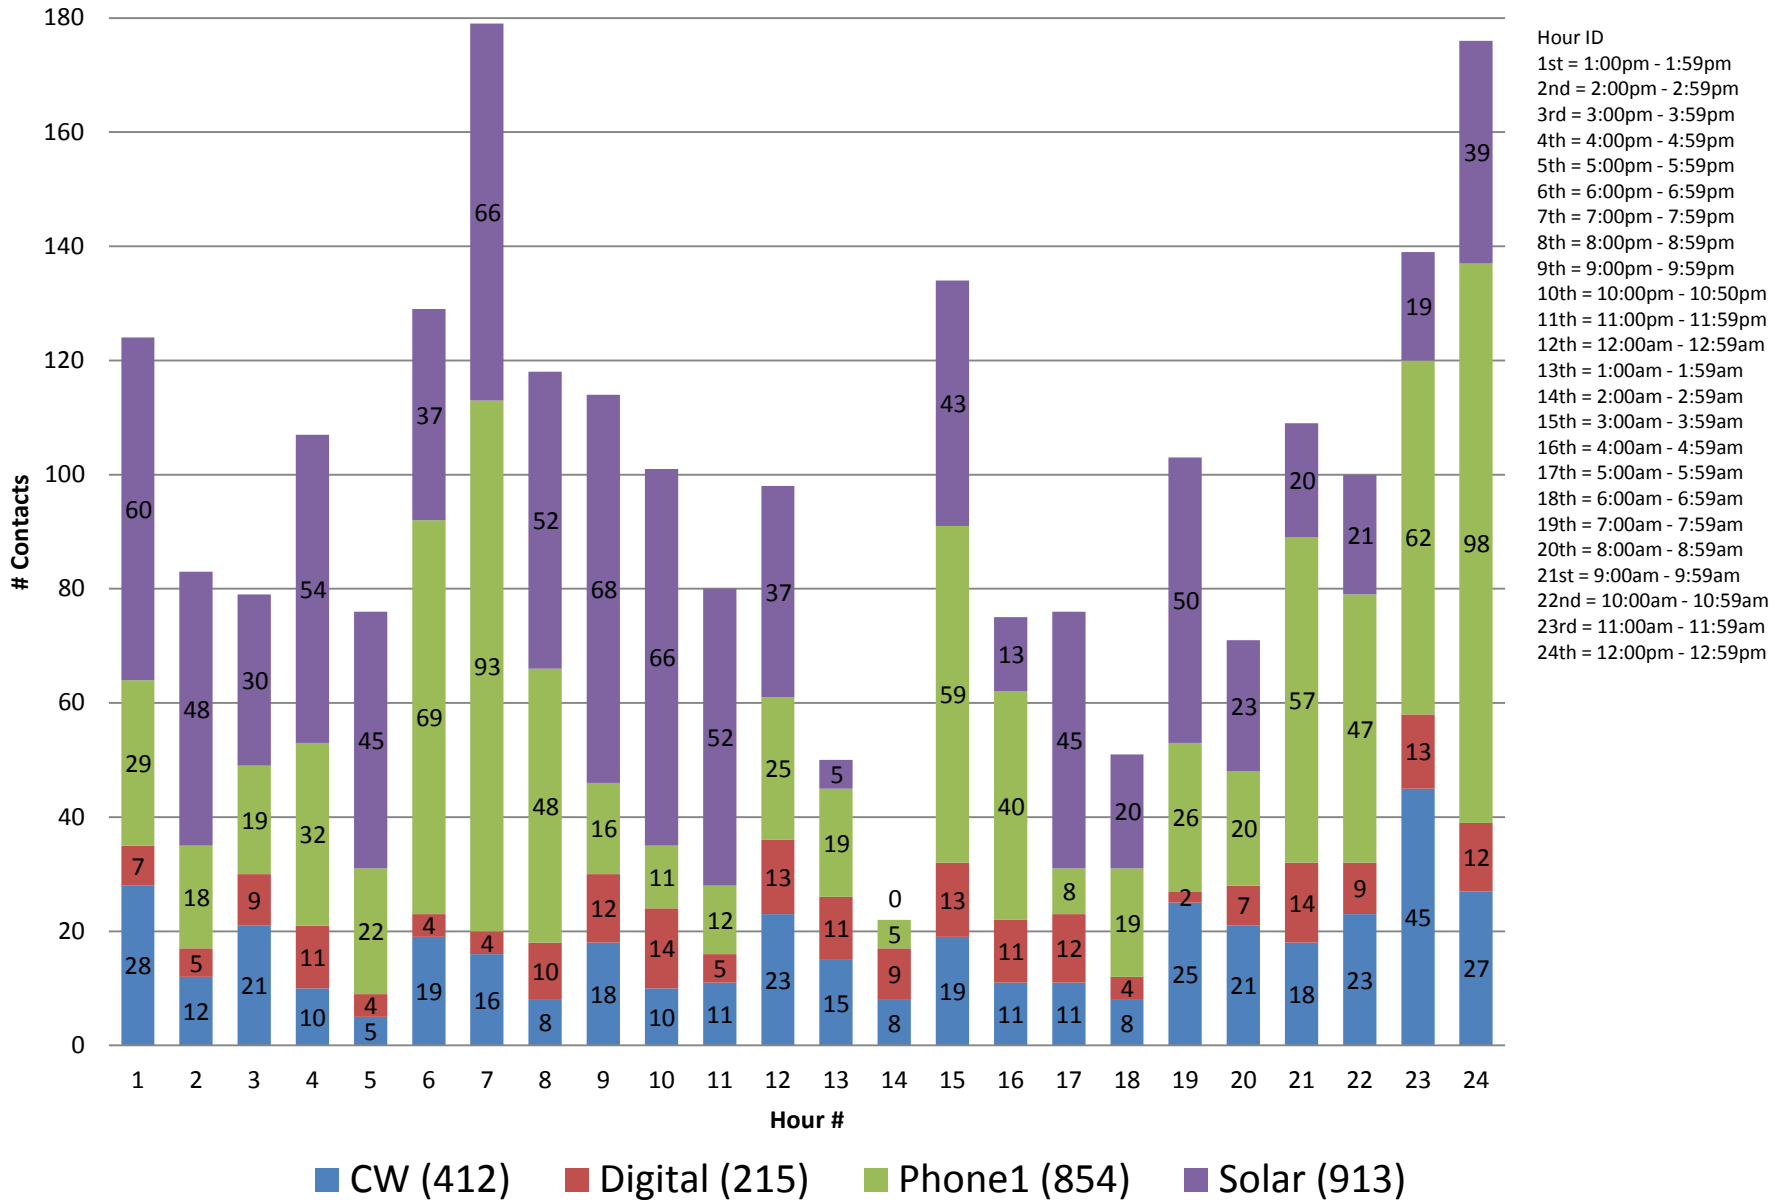

WØERH

Field Day 2017

Station
Statistics

Contacts by Station

All Stations by Band - 2394 Contacts

	1	2	3	4	5	6	7	8	9	10	11	12	13	14	15	16	17	18	19	20	21	22	23	24	
10m																							3	2	
15m						3			8	11	11											13	14	109	128
20m	64	35	40	38	22	69	97	65	14	66	27	28	19	3			3	20	51	48	76	65	8		
40m	60	48	39	69	54	57	82	53	92	24	42	60	20	8	73	32	68	31	52	23	20	21	19	46	
80m												10	11	11	61	43	5								

CW Station - 412 Contacts

	1	2	3	4	5	6	7	8	9	10	11	12	13	14	15	16	17	18	19	20	21	22	23	24
10m																								
15m																						7	45	27
20m	28	12	21	5				7										1	25	21	18	16		
40m				5	5	19	16	1	18	10	11	23	15	8	19	11	11	7						
80m																								

Digital Station - 215 Contacts

10m																							3	2	
15m						3																13	7	2	3
20m	7	5		1			4	10	4			3		1						7	1	2	8		
40m			9	10	4	1			8	14	5				11	8	12	4	2					7	
80m												10	11	8	2	3									

Phone1 Station - 854 Contacts

Solar Station - 913 Contacts

Station Statistics— Averages for the 24 Hour Period

- CW
 - Contacts/Hr. = 17
 - Minutes/Contact = 3.5
- Digital
 - Contacts/Hr. = 9
 - Minutes/Contact = 6.5
 - Only station to make contacts on all 5 Bands
- Phone1
 - Contacts/Hr. = 36
 - Minutes/Contact = 1.69
- Solar
 - Contacts/Hr. = 38
 - Minutes/Contact = 1.57