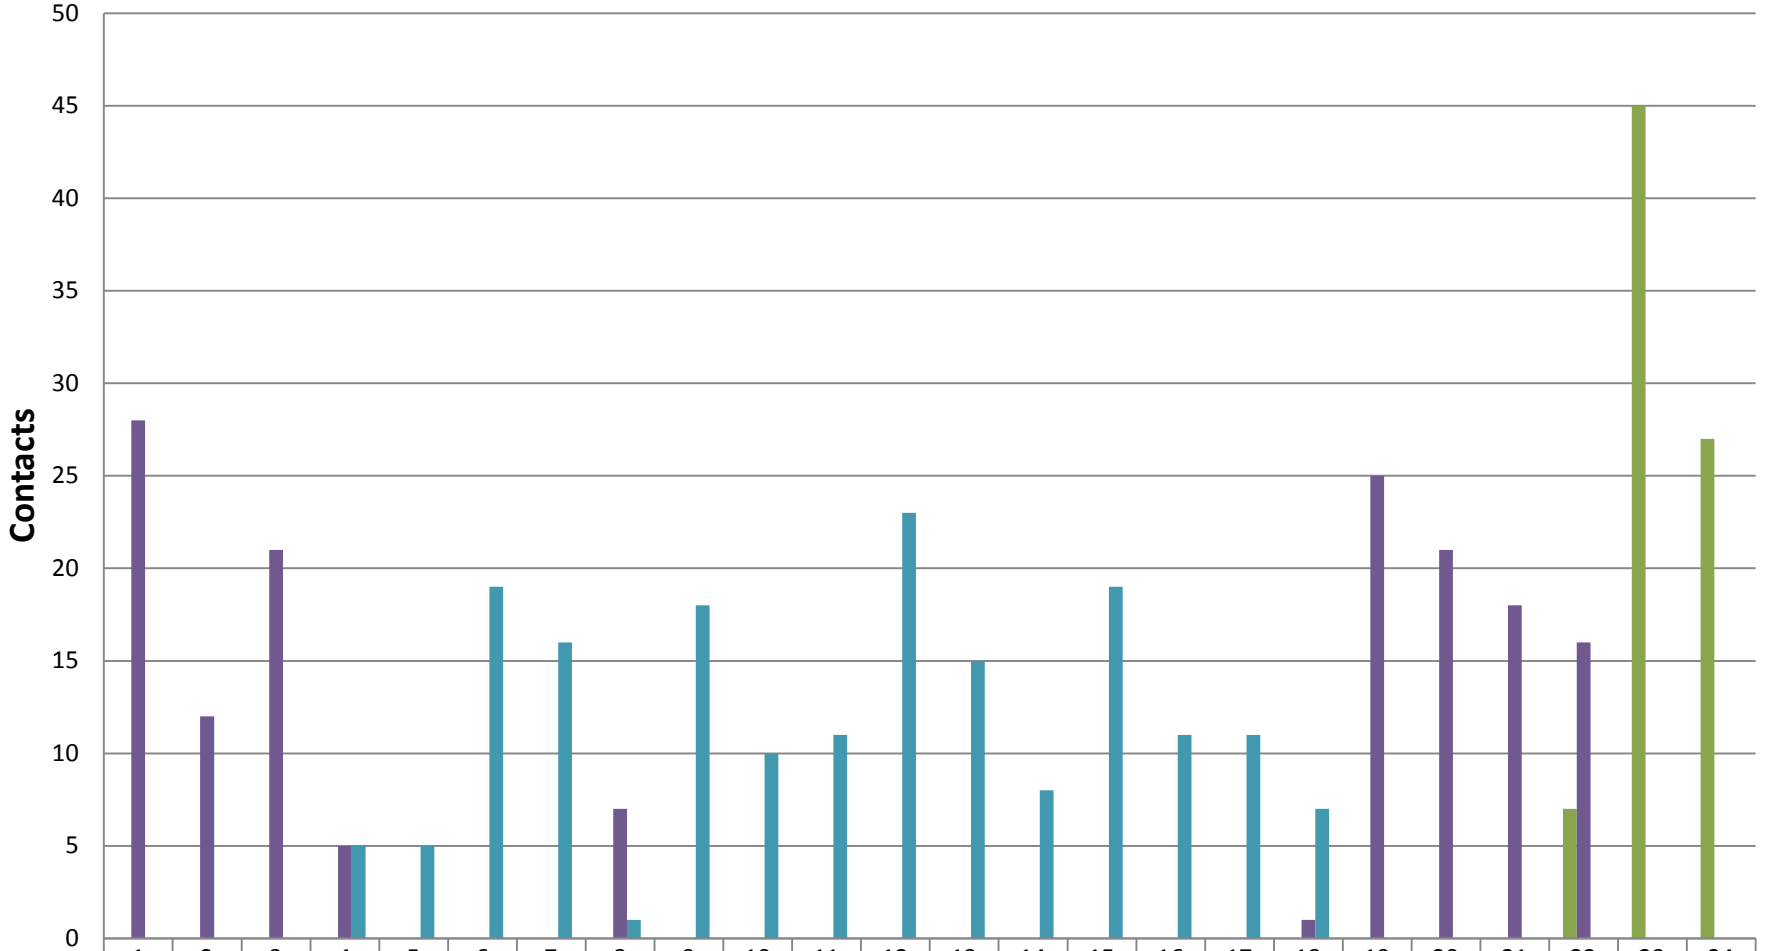

WØERH

Field Day 2017

Station
Statistics

Contacts by Station

All Stations by Band - 2394 Contacts

	1	2	3	4	5	6	7	8	9	10	11	12	13	14	15	16	17	18	19	20	21	22	23	24	
10m																							3	2	
15m						3			8	11	11											13	14	109	128
20m	64	35	40	38	22	69	97	65	14	66	27	28	19	3			3	20	51	48	76	65	8		
40m	60	48	39	69	54	57	82	53	92	24	42	60	20	8	73	32	68	31	52	23	20	21	19	46	
80m												10	11	11	61	43	5								

CW Station - 412 Contacts

	1	2	3	4	5	6	7	8	9	10	11	12	13	14	15	16	17	18	19	20	21	22	23	24
10m																								
15m																						7	45	27
20m	28	12	21	5				7										1	25	21	18	16		
40m				5	5	19	16	1	18	10	11	23	15	8	19	11	11	7						
80m																								