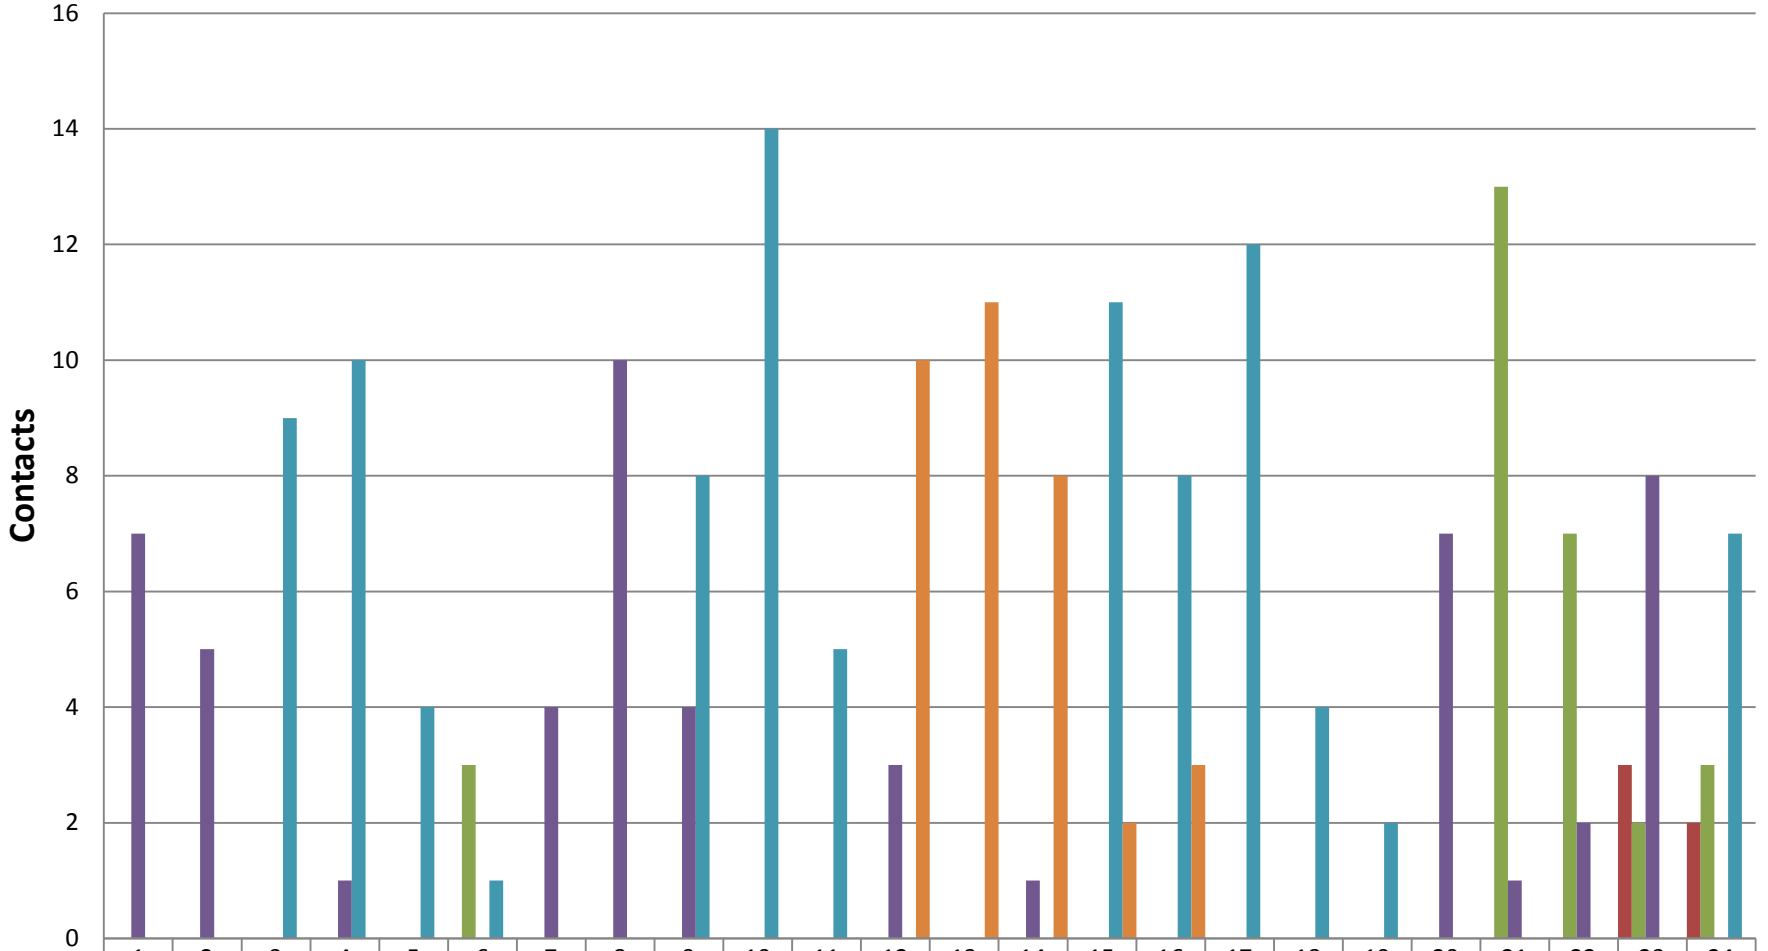

WØERH

Field Day 2017

Station
Statistics

Contacts by Station

All Stations by Band - 2394 Contacts

	1	2	3	4	5	6	7	8	9	10	11	12	13	14	15	16	17	18	19	20	21	22	23	24	
10m																							3	2	
15m						3			8	11	11											13	14	109	128
20m	64	35	40	38	22	69	97	65	14	66	27	28	19	3			3	20	51	48	76	65	8		
40m	60	48	39	69	54	57	82	53	92	24	42	60	20	8	73	32	68	31	52	23	20	21	19	46	
80m												10	11	11	61	43	5								

CW Station - 412 Contacts

	1	2	3	4	5	6	7	8	9	10	11	12	13	14	15	16	17	18	19	20	21	22	23	24
10m																								
15m																						7	45	27
20m	28	12	21	5				7										1	25	21	18	16		
40m				5	5	19	16	1	18	10	11	23	15	8	19	11	11	7						
80m																								

Digital Station - 215 Contacts

10m																							3	2	
15m						3																13	7	2	3
20m	7	5		1			4	10	4			3		1						7	1	2	8		
40m			9	10	4	1			8	14	5				11	8	12	4	2					7	
80m												10	11	8	2	3									