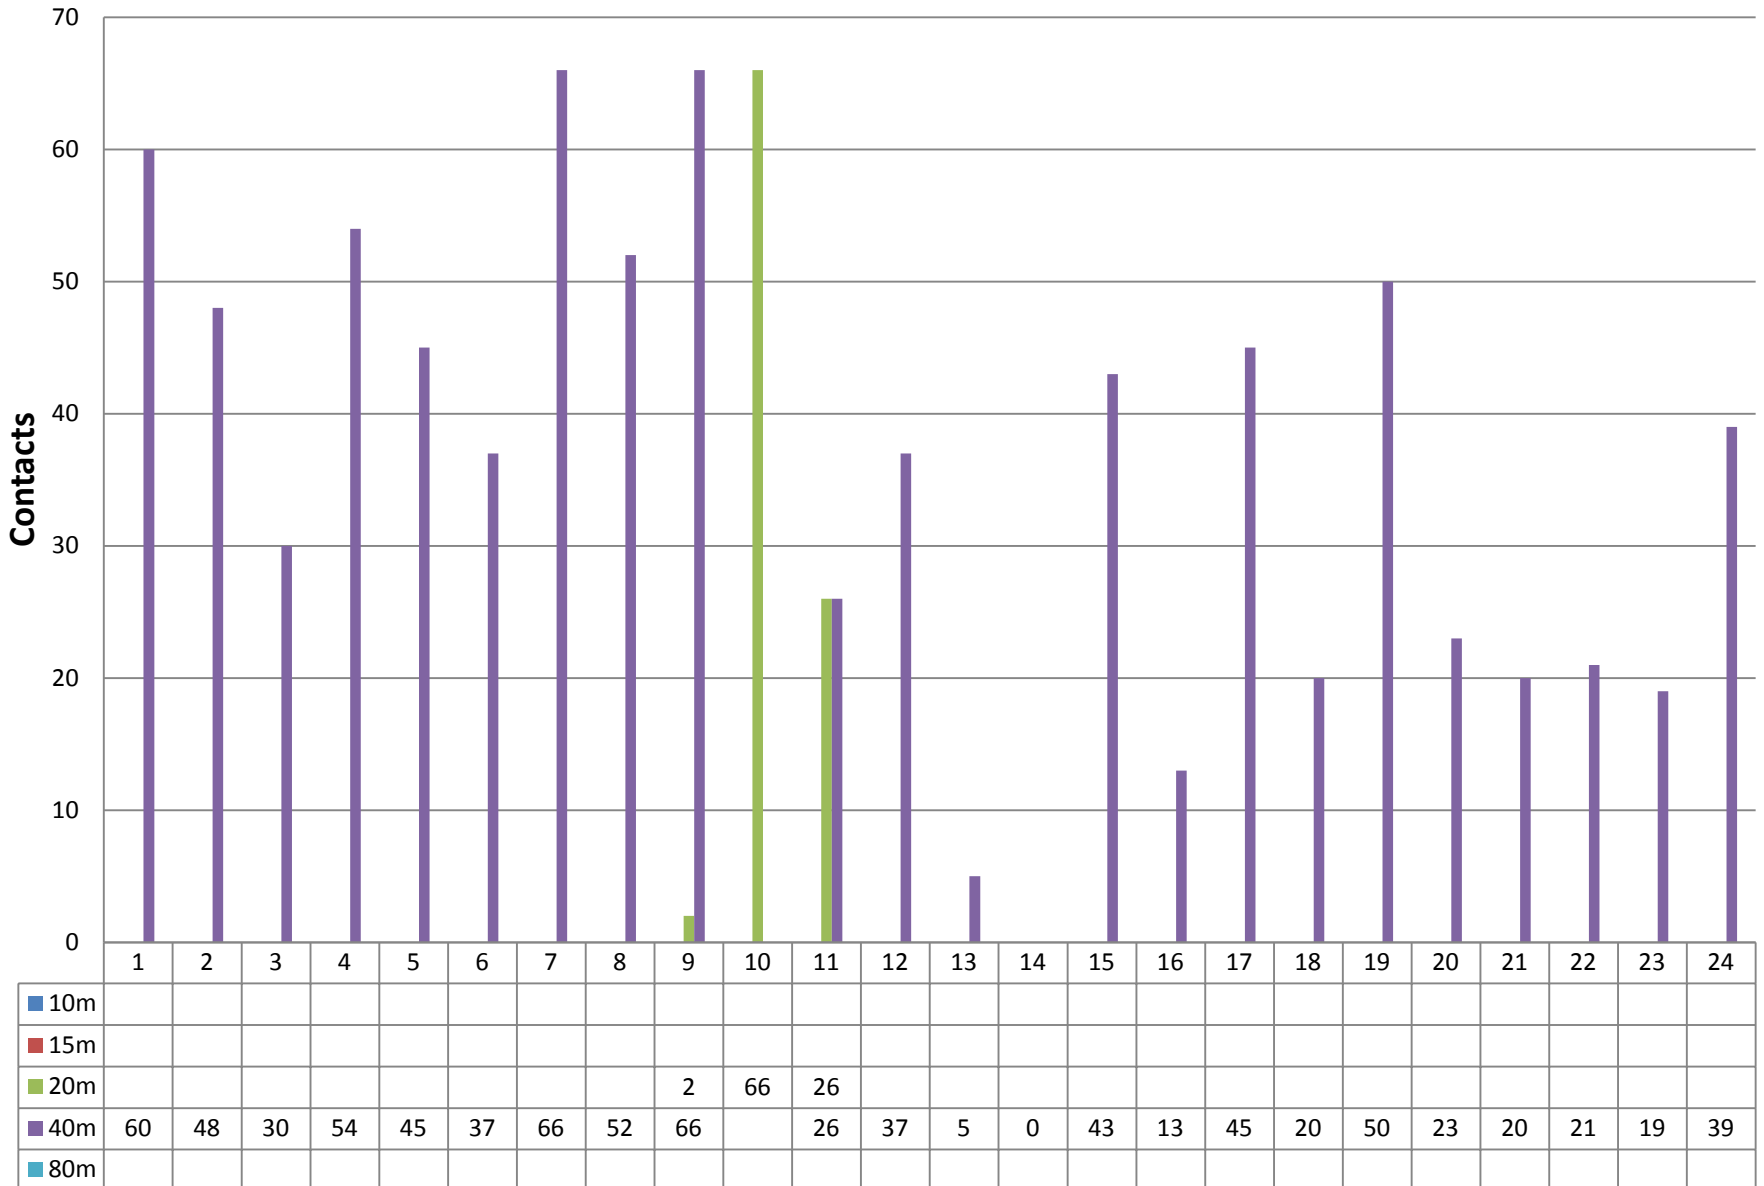

CW Station - 412 Contacts

	1	2	3	4	5	6	7	8	9	10	11	12	13	14	15	16	17	18	19	20	21	22	23	24
10m																								
15m																						7	45	27
20m	28	12	21	5				7										1	25	21	18	16		
40m				5	5	19	16	1	18	10	11	23	15	8	19	11	11	7						
80m																								

Digital Station - 215 Contacts

10m																							3	2	
15m						3																13	7	2	3
20m	7	5		1			4	10	4			3		1						7	1	2	8		
40m			9	10	4	1			8	14	5				11	8	12	4	2					7	
80m												10	11	8	2	3									

Phone1 Station - 854 Contacts

Solar Station - 913 Contacts

Station Statistics— Averages for the 24 Hour Period

- CW
 - Contacts/Hr. = 17
 - Minutes/Contact = 3.5
- Digital
 - Contacts/Hr. = 9
 - Minutes/Contact = 6.5
 - Only station to make contacts on all 5 Bands
- Phone1
 - Contacts/Hr. = 36
 - Minutes/Contact = 1.69
- Solar
 - Contacts/Hr. = 38
 - Minutes/Contact = 1.57