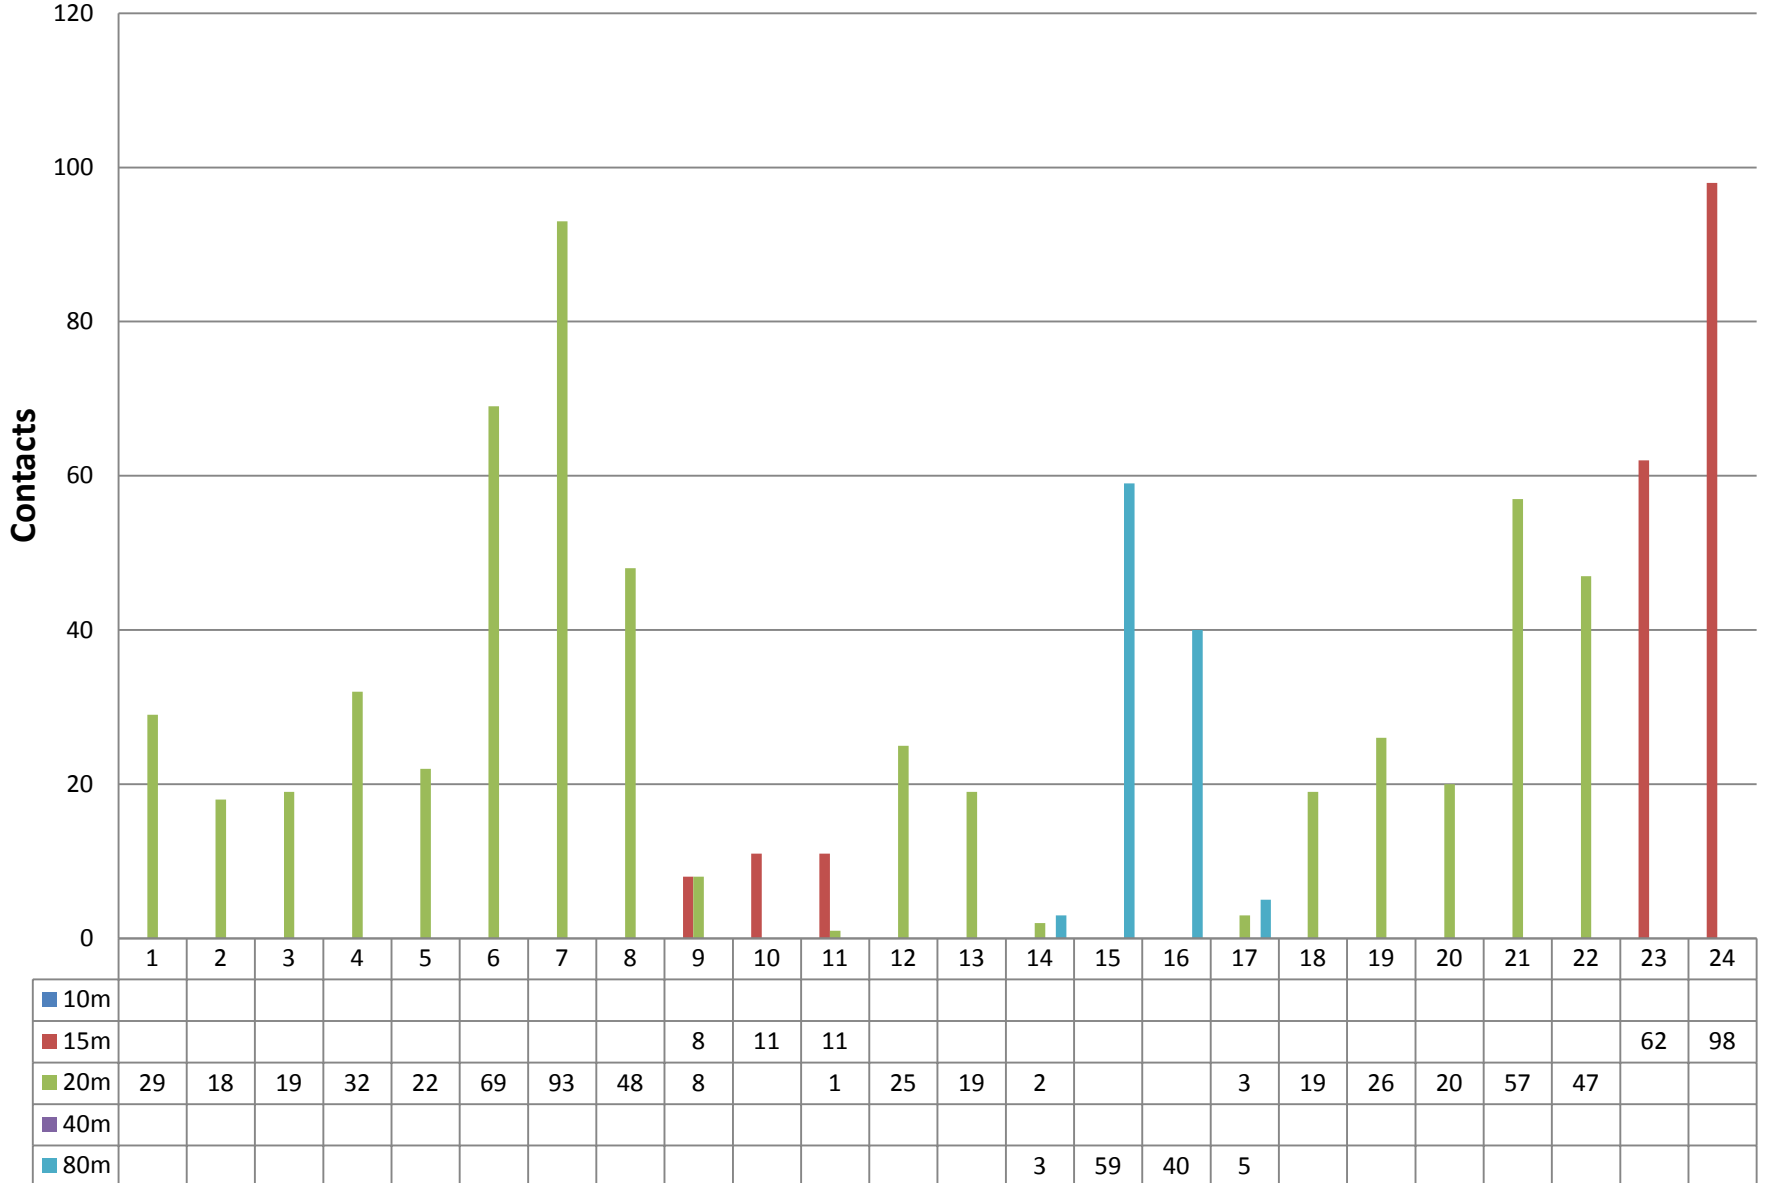

WØERH

Field Day 2017

Station
Statistics

Contacts by Station

All Stations by Band - 2394 Contacts

	1	2	3	4	5	6	7	8	9	10	11	12	13	14	15	16	17	18	19	20	21	22	23	24	
10m																							3	2	
15m						3			8	11	11											13	14	109	128
20m	64	35	40	38	22	69	97	65	14	66	27	28	19	3			3	20	51	48	76	65	8		
40m	60	48	39	69	54	57	82	53	92	24	42	60	20	8	73	32	68	31	52	23	20	21	19	46	
80m												10	11	11	61	43	5								

CW Station - 412 Contacts

	1	2	3	4	5	6	7	8	9	10	11	12	13	14	15	16	17	18	19	20	21	22	23	24
10m																								
15m																						7	45	27
20m	28	12	21	5				7										1	25	21	18	16		
40m				5	5	19	16	1	18	10	11	23	15	8	19	11	11	7						
80m																								

Digital Station - 215 Contacts

10m																							3	2	
15m						3																13	7	2	3
20m	7	5		1			4	10	4			3		1						7	1	2	8		
40m			9	10	4	1			8	14	5				11	8	12	4	2					7	
80m												10	11	8	2	3									

Phone1 Station - 854 Contacts

Solar Station - 913 Contacts

Station Statistics— Averages for the 24 Hour Period

- CW
 - Contacts/Hr. = 17
 - Minutes/Contact = 3.5
- Digital
 - Contacts/Hr. = 9
 - Minutes/Contact = 6.5
 - Only station to make contacts on all 5 Bands
- Phone1
 - Contacts/Hr. = 36
 - Minutes/Contact = 1.69
- Solar
 - Contacts/Hr. = 38
 - Minutes/Contact = 1.57