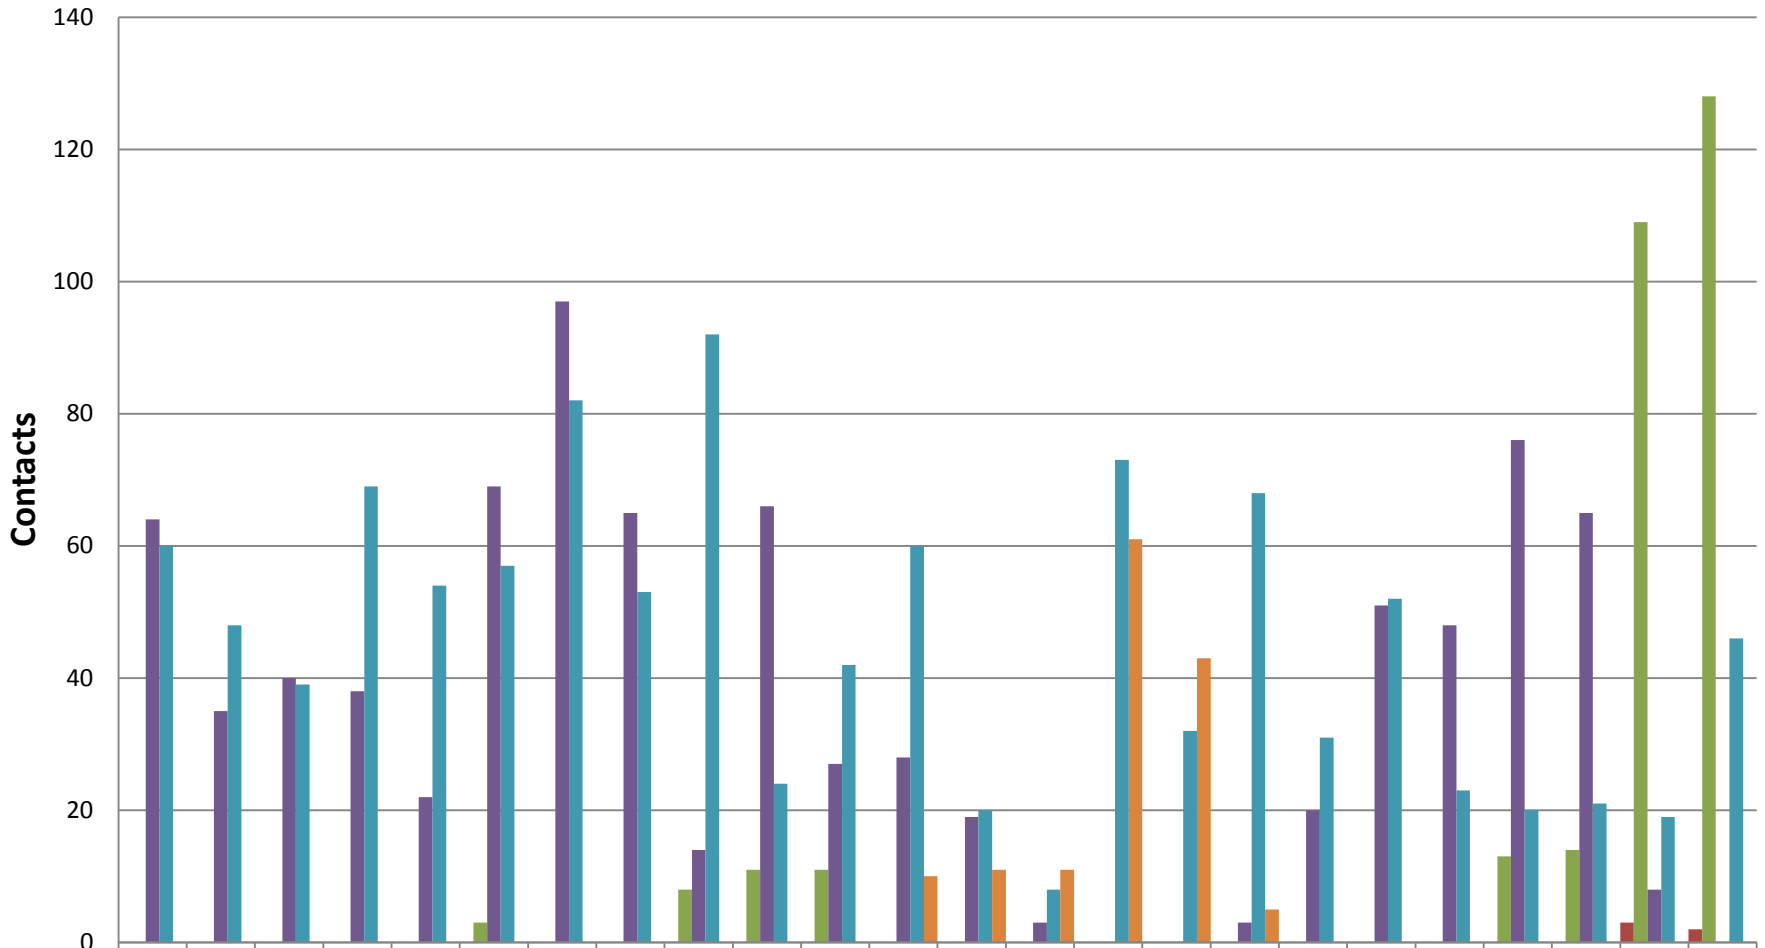

WØERH

Field Day 2017

Station
Statistics

Contacts by Station

All Stations by Band - 2394 Contacts

	1	2	3	4	5	6	7	8	9	10	11	12	13	14	15	16	17	18	19	20	21	22	23	24	
10m																							3	2	
15m						3			8	11	11											13	14	109	128
20m	64	35	40	38	22	69	97	65	14	66	27	28	19	3			3	20	51	48	76	65	8		
40m	60	48	39	69	54	57	82	53	92	24	42	60	20	8	73	32	68	31	52	23	20	21	19	46	
80m												10	11	11	61	43	5								

CW Station - 412 Contacts

	1	2	3	4	5	6	7	8	9	10	11	12	13	14	15	16	17	18	19	20	21	22	23	24
10m																								
15m																						7	45	27
20m	28	12	21	5				7										1	25	21	18	16		
40m				5	5	19	16	1	18	10	11	23	15	8	19	11	11	7						
80m																								

Digital Station - 215 Contacts

10m																							3	2	
15m						3																13	7	2	3
20m	7	5		1			4	10	4			3		1						7	1	2	8		
40m			9	10	4	1			8	14	5				11	8	12	4	2					7	
80m												10	11	8	2	3									

Phone1 Station - 854 Contacts

Solar Station - 913 Contacts

Station Statistics— Averages for the 24 Hour Period

- CW
 - Contacts/Hr. = 17
 - Minutes/Contact = 3.5
- Digital
 - Contacts/Hr. = 9
 - Minutes/Contact = 6.5
 - Only station to make contacts on all 5 Bands
- Phone1
 - Contacts/Hr. = 36
 - Minutes/Contact = 1.69
- Solar
 - Contacts/Hr. = 38
 - Minutes/Contact = 1.57